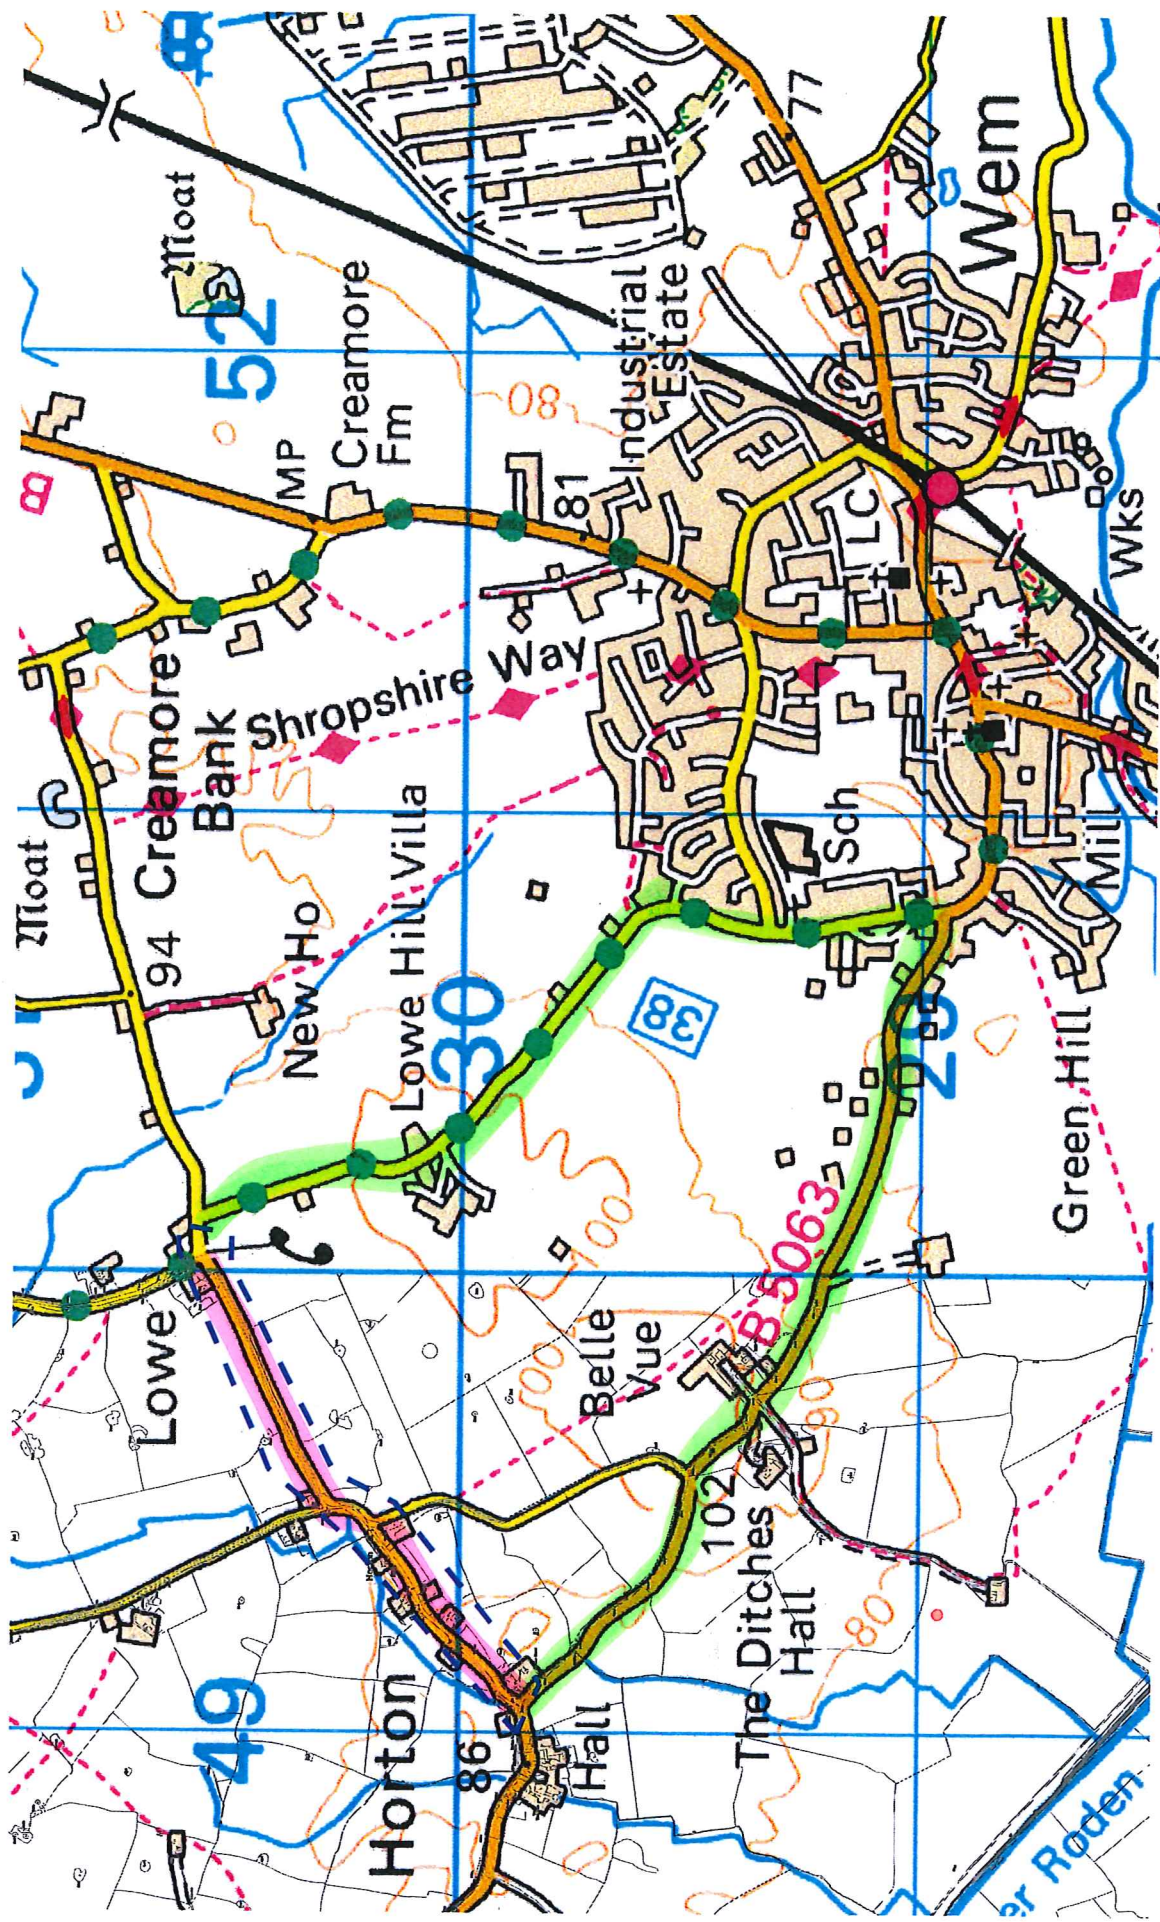

LOG 359

DIVERSION

ROAD CLOSURE